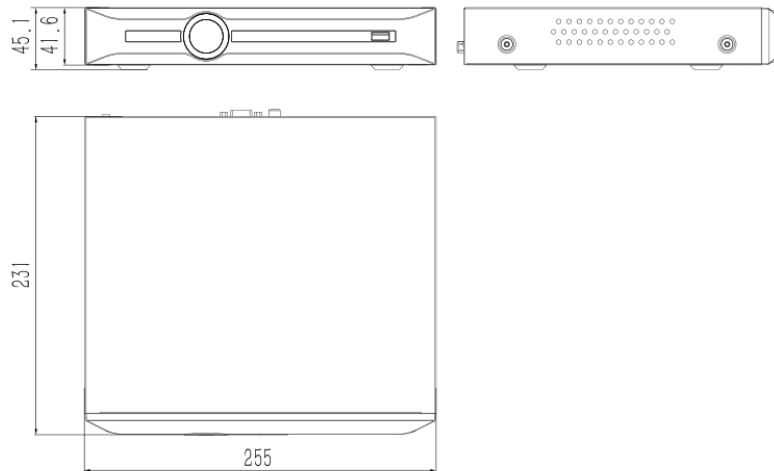

Model TC-R3105 Spec:I/B/P

5CH 1HDD PSE NVR

Tiandy

Features

- S+265 Compression
- 4-ch POE interface
- Plug&Play with up to 4 Independent POE Network Interfaces
- Up to 5MP Resolution Recording
- Support 5-ch Intelligent Analysis Process
- Smart Search&Recording
- Support ANR Function
- Cloud upgrade,IPC Cloud upgrade
- Plug in free
- 1x HDMI, 1x VGA, Same Video Source, Max Resolution 1080p
- 1 SATA(Up to 10TB), Alarm I/O 0/1, Audio I/O 1/1, 2 USB
- UI V3.0,Support free dragging of UI navigation bar
- CE, FCC

Dimensions

Specification

Video/Audio Input	
Video Input	5-ch
Audio Input	1-ch, 3.5mm
Network	
Incoming Bandwidth	40Mbps
Outgoing Bandwidth	40Mbps
Mobile Software	P2P/IP for IOS&Android (App Name: Easylive)
Internet Protocol	TCP/UDP/HTTP/MULTICAST/UPnP/DHCP/DDNS/NTP/RTSP/SADP Etc
Email	N/A
ANR	Y
Remote Connection	64
Browser	Support all browsers, including IE, Safari, Chrome, Edge. (H.265 only supports configuration in non-IE kernel browsers)
Advanced	Remaining Bandwidth Display